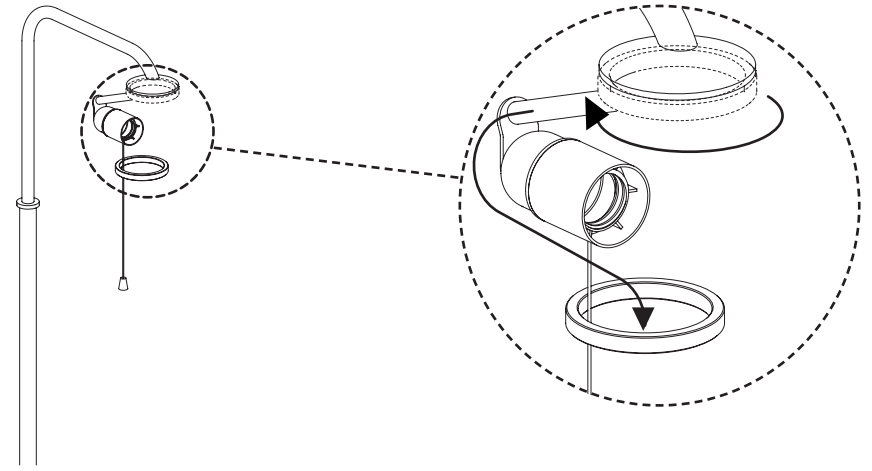

FLOOR LIGHT A811

DESIGN 1965

artek

1.

2.

220-240 V ~ 50-60 Hz
DRR...E27 max. 12W

(a.)

(b.)