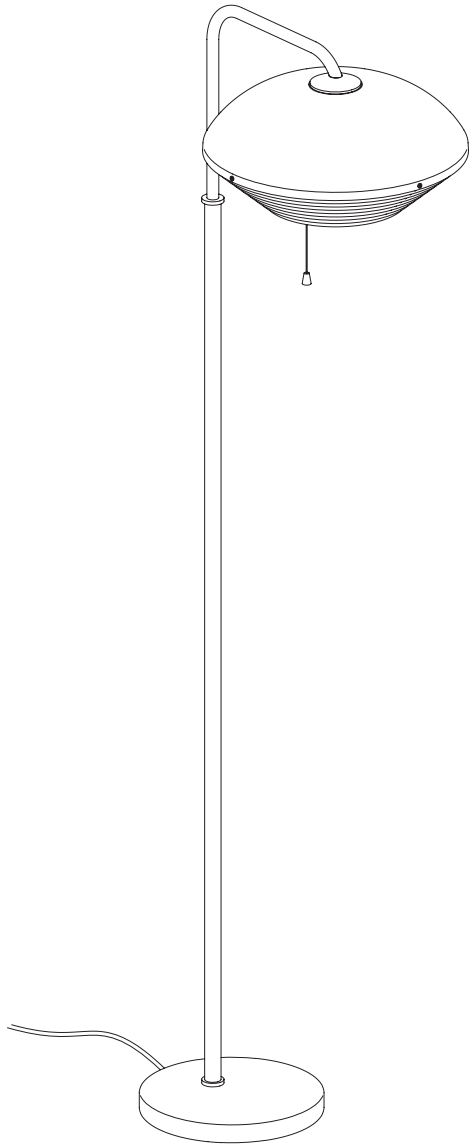

FLOOR LIGHT A811

DESIGN 1965

artek

1.

2.

220-240 V ~ 50-60 Hz
DRR...E27 max. 12W

(a.)

(b.)