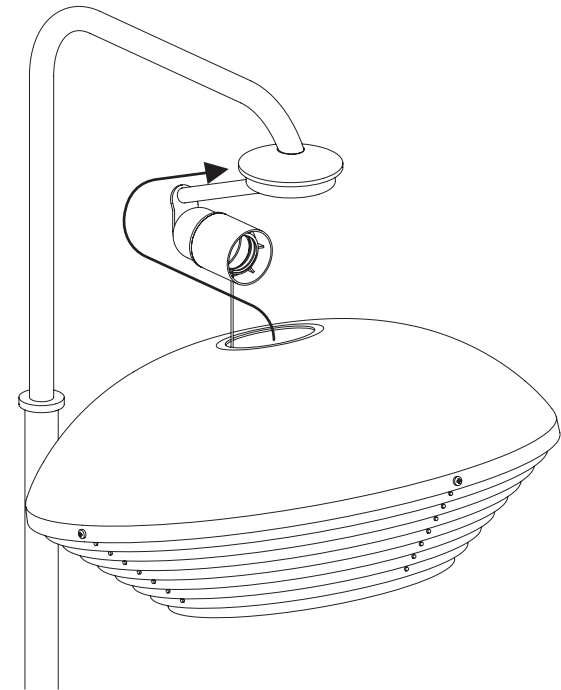

FLOOR LIGHT A811

DESIGN 1965

artek

1.

2.

220-240 V ~ 50-60 Hz
DRR...E27 max. 12W

(a.)

(b.)